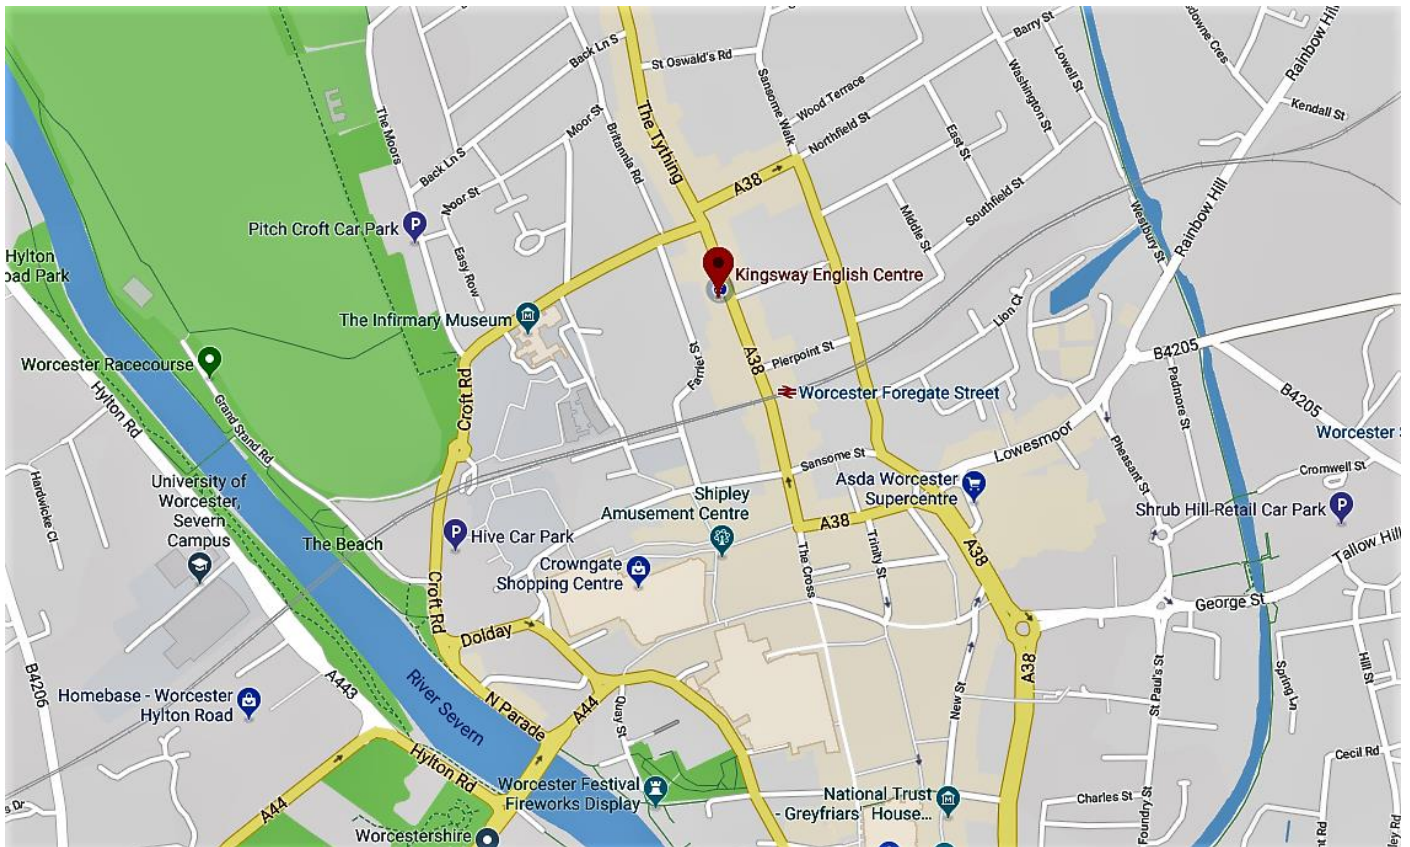

OET Venue information for Candidates

Venue Name

Kingsway English Centre

Test Venue Address

40-41 Foregate Street
Worcester
WR1 1EE, UK

Venue contact prior to the test:

Phone: +44 1905 619877

Email: adminteam@kingsway-english.com

Candidate Registration Time Open: 08h00

Candidate Registration Time Close: 08h45

Venue Map

Parking

Pitchcroft Car Park or Hive Car Park off Croft Road – see map

Public Transport links

We are 200m from Worcester Foregate Street train station. Come out of the station, turn right and walk along Foregate Street. You will see Kingsway English Centre on the opposite side of the street.

Other Information (food availability etc.)

Numerous food outlets within 400m including MacDonalds, Subway and many cafés and coffee shops. All within easy walking distance.